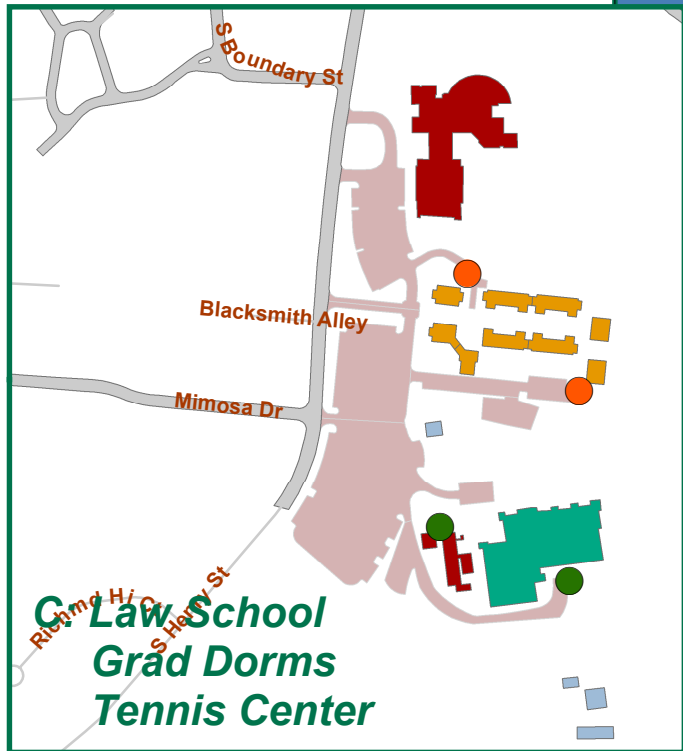

College of William & Mary

Williamsburg, Virginia

Recycling Map

Fall, 2009

This map is a product of the Center for Geospatial Analysis at the College of William & Mary. The information shown is for reference purposes only and scale and accuracy are not guaranteed. Neither the College of William and Mary nor CGA may be held liable for errors.

Scale: Main map -- 1" = 400"; Inserts: 1" = 500'

Dumpster locations

Type

- Both
- Recycling
- Trash

A B C D E F G H

1
2
3
4
5
6