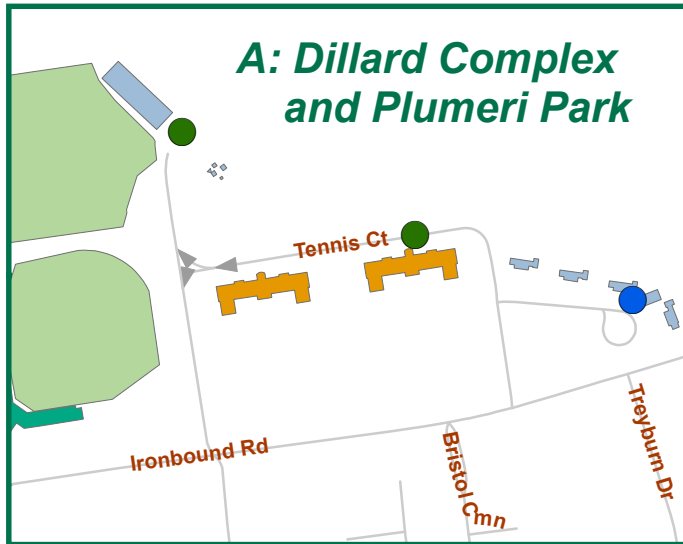

College of William & Mary

Williamsburg, Virginia

Recycling Map

Fall, 2009

This map is a product of the Center for Geospatial Analysis at the College of William & Mary. The information shown is for reference purposes only and scale and accuracy are not guaranteed. Neither the College of William and Mary nor CGA may be held liable for errors.

Scale: Main map -- 1" = 400"; Inserts: 1" = 500'

Dumpster locations

Type

- Both
- Recycling
- Trash

A B C D E F G H

1
2
3
4
5
6