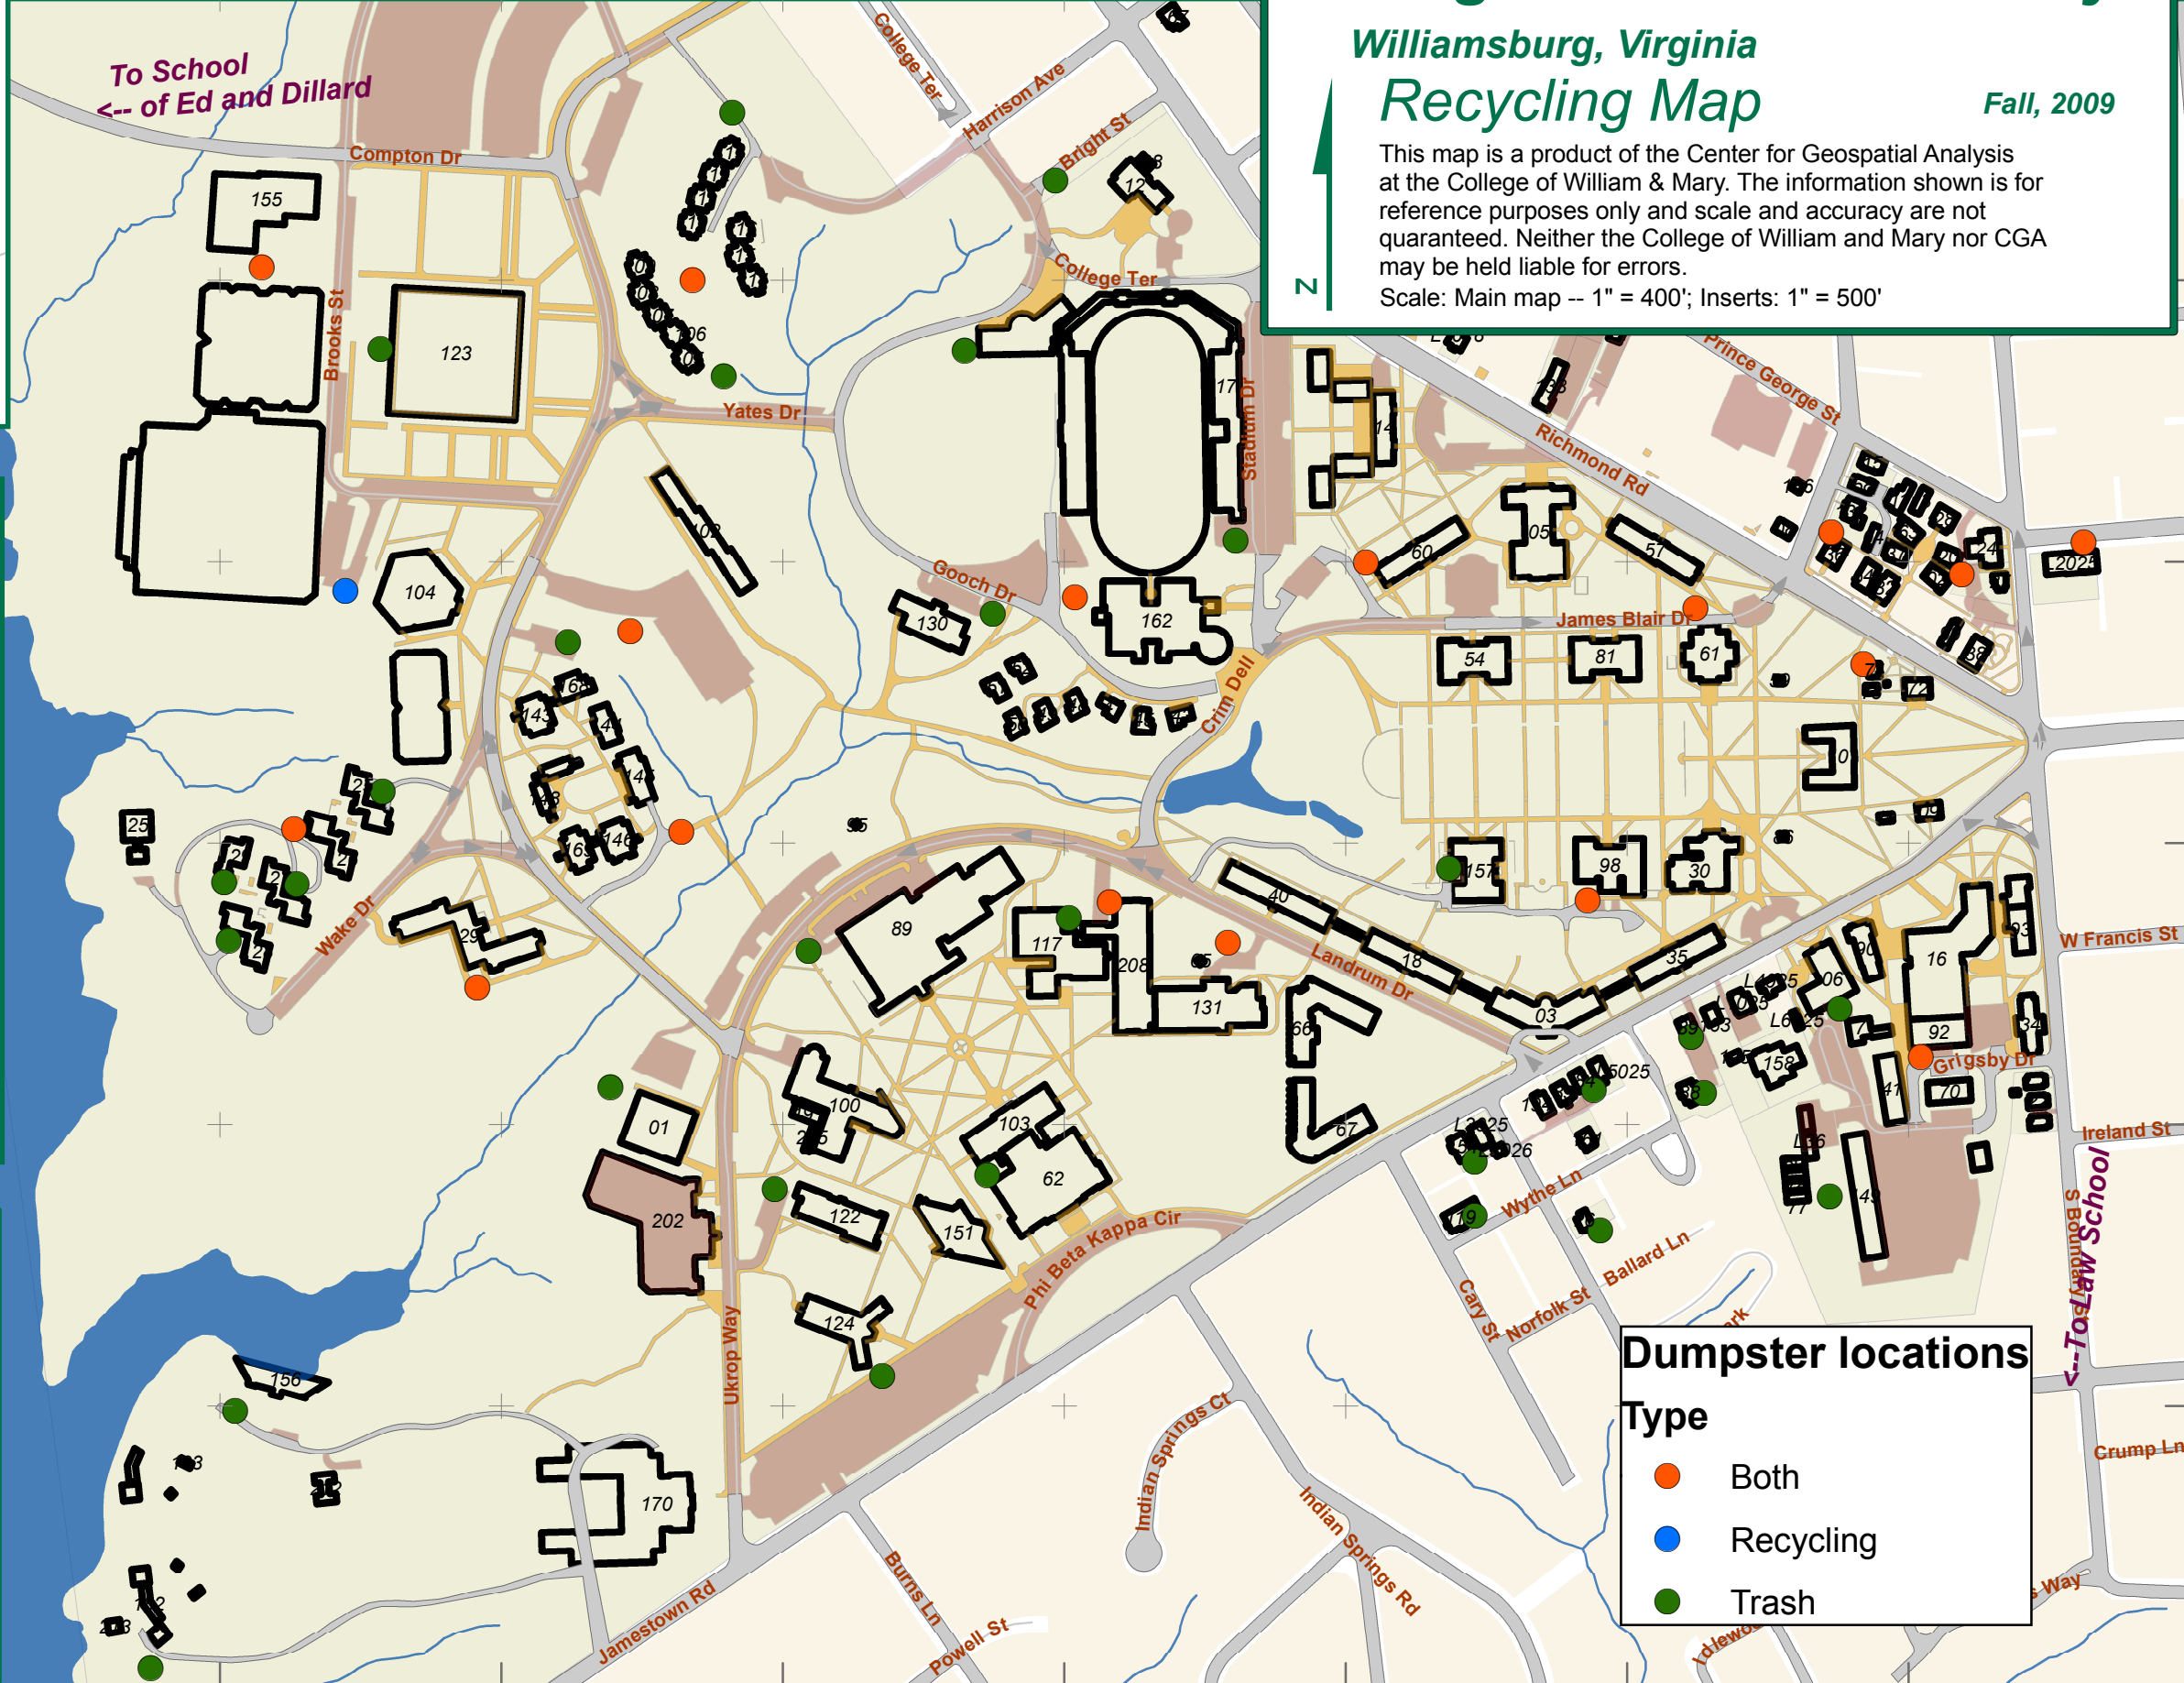

College of William & Mary

Williamsburg, Virginia

Recycling Map

Fall, 2009

This map is a product of the Center for Geospatial Analysis at the College of William & Mary. The information shown is for reference purposes only and scale and accuracy are not guaranteed. Neither the College of William and Mary nor CGA may be held liable for errors.

Scale: Main map -- 1" = 400"; Inserts: 1" = 500'

Dumpster locations

Type

- Both
- Recycling
- Trash

A B C D E F G H

1
2
3
4
5
6