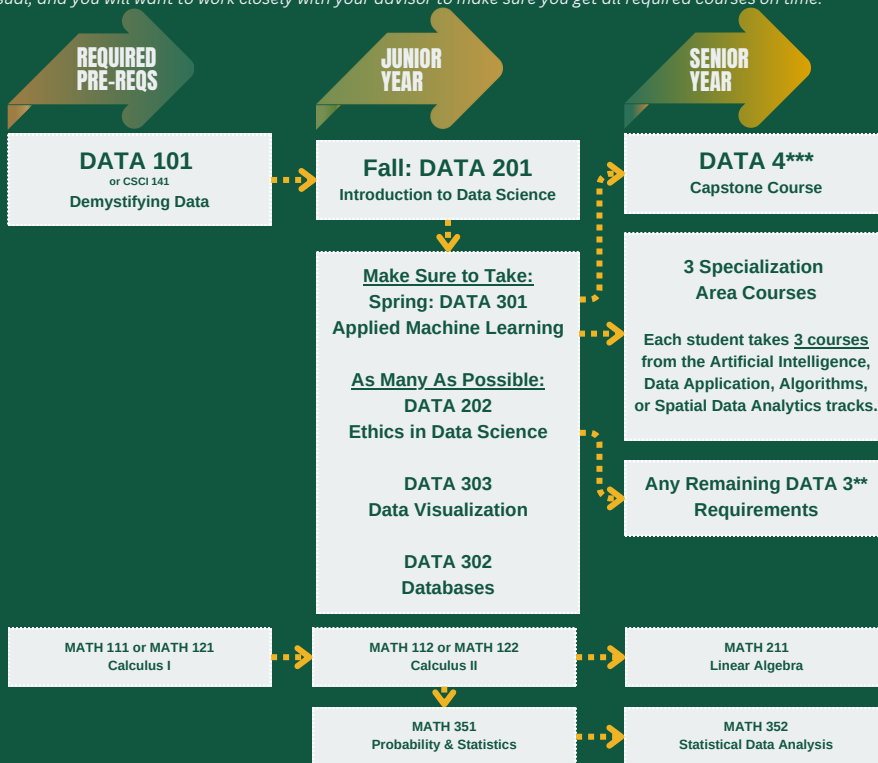

Recommended Coursework Sequence → Major Starting Freshman Year

For most students enrolling at W&M, it's a good idea to get started on your DATA career early. This gives you the flexibility to take advantage of the wide range of academic opportunities W&M offers. Starting later? It's still ok! Check out the next section.

Recommended Coursework Sequence → Major Starting Sophomore Year

Most of our students start enrolling in DATA coursework their Sophomore year.

Recommended Coursework Sequence → Major Starting Junior Year

If you have already passed some courses in Data Science or Math, it is sometimes possible to declare as late as your Junior Year; this is a bit unusual, and you will want to work closely with your advisor to make sure you get all required courses on time.

Recommended Coursework Sequence → Minor

The Data Science Minor is a flexible degree which pairs well with many different disciplines all across campus. It generally requires a minimum of 3 semesters to complete.