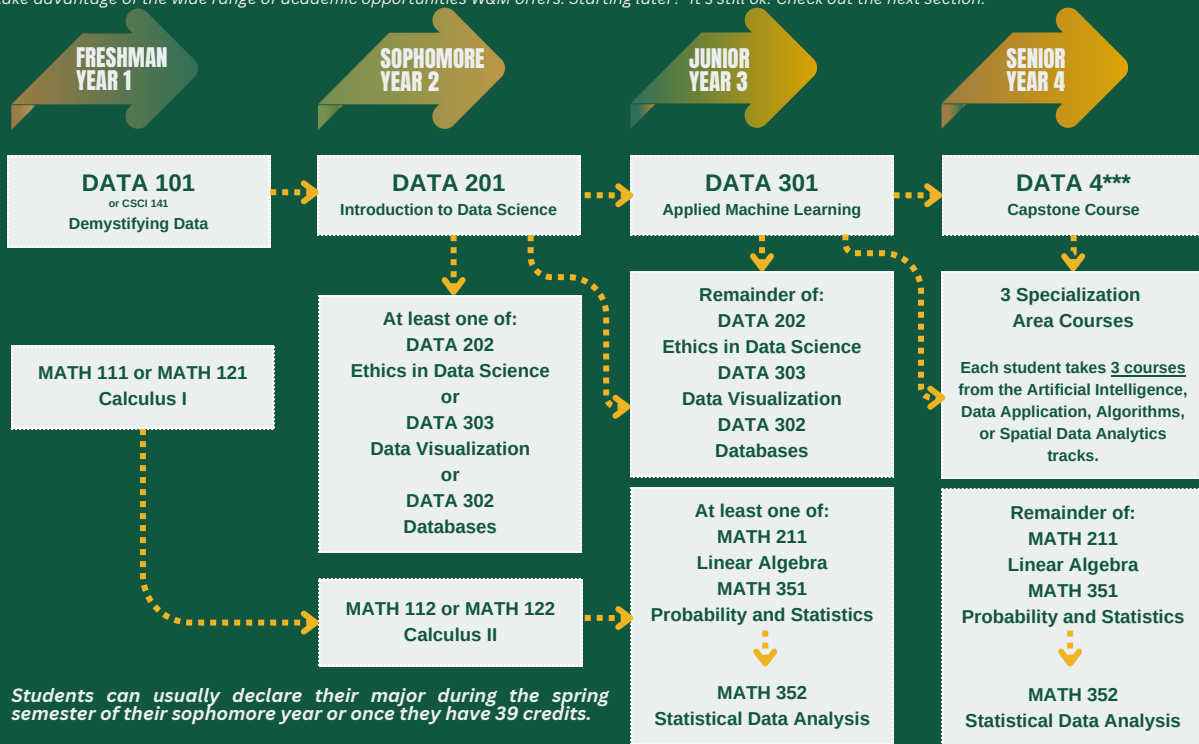

Recommended Coursework Sequence → Major Starting Freshman Year

For most students enrolling at W&M, it's a good idea to get started on your DATA career early. This gives you the flexibility to take advantage of the wide range of academic opportunities W&M offers. Starting later? It's still ok! Check out the next section.

Recommended Coursework Sequence → Major Starting Sophomore Year

Most of our students start enrolling in DATA coursework their Sophomore year.

Recommended Coursework Sequence → Major Starting Junior Year

Recommended Coursework Sequence → Minor

The Data Science Minor is a flexible degree which pairs well with many different disciplines all across campus. It generally requires a minimum of 3 semesters to complete.